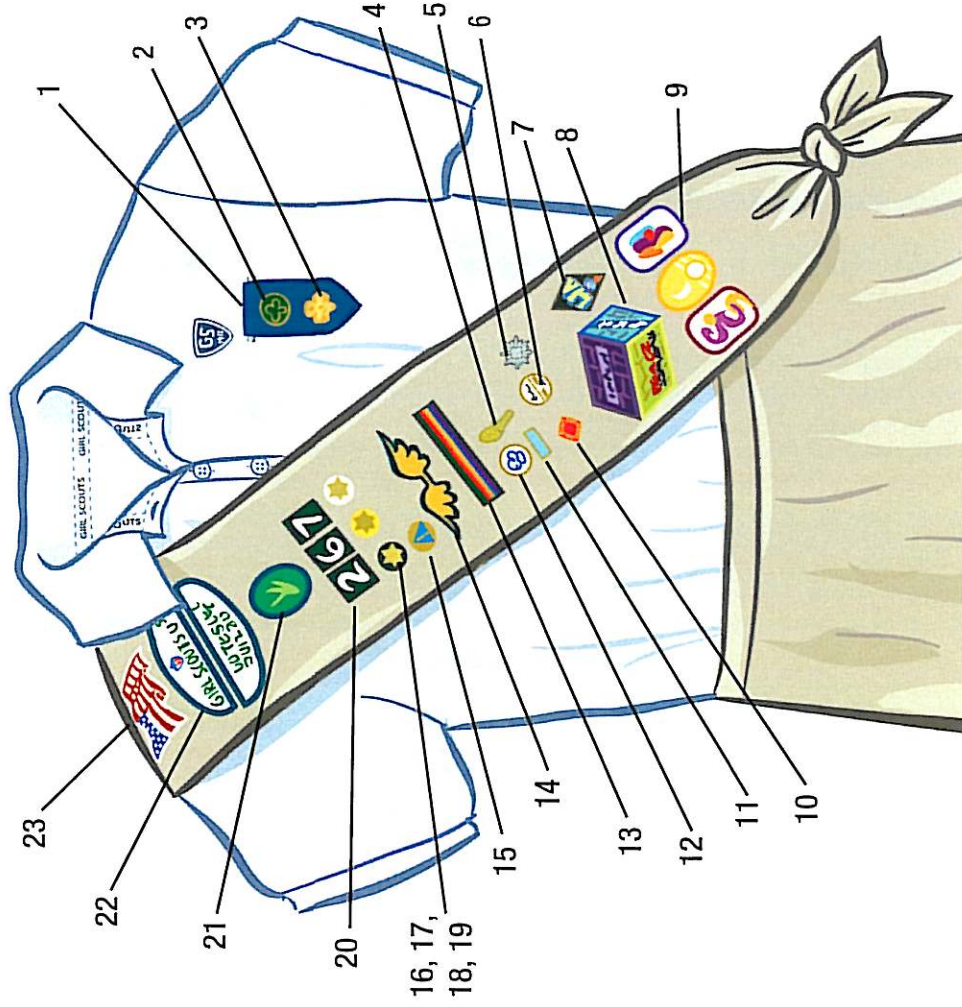

Girl Scout Cadette

1. Cadette/Senior/Ambassador Insignia Tab
2. World Trefoil Pin
3. Girl Scout Pin (traditional or contemporary)
4. Cadette Girl Scout Leadership Pin
5. Girl Scout Silver Award
6. Career Exploration Pin
7. Cadette Leadership in Action Award (LIA) Patch
8. Cadette Journey Award Patch Set
9. Interest Project Awards
10. Cookie Sale Activity Pin
11. Community Service Bar Pin
12. Cadette Challenge Pin
13. Bridge to Cadette Girl Scouts Award
14. Brownie Wings
15. Safety Award Pin
16. Membership Star
17. Disc for Membership Star-green
18. Disc for Membership Star-yellow
19. Disc for Membership Star white
20. Iron-On Troop Numerals
21. Troop Crest
22. Girl Scout Council Identification Set
23. Wavy American Flag Patch

Girl Scout Cadettes, Seniors and Ambassadors can wear a sash or vest.