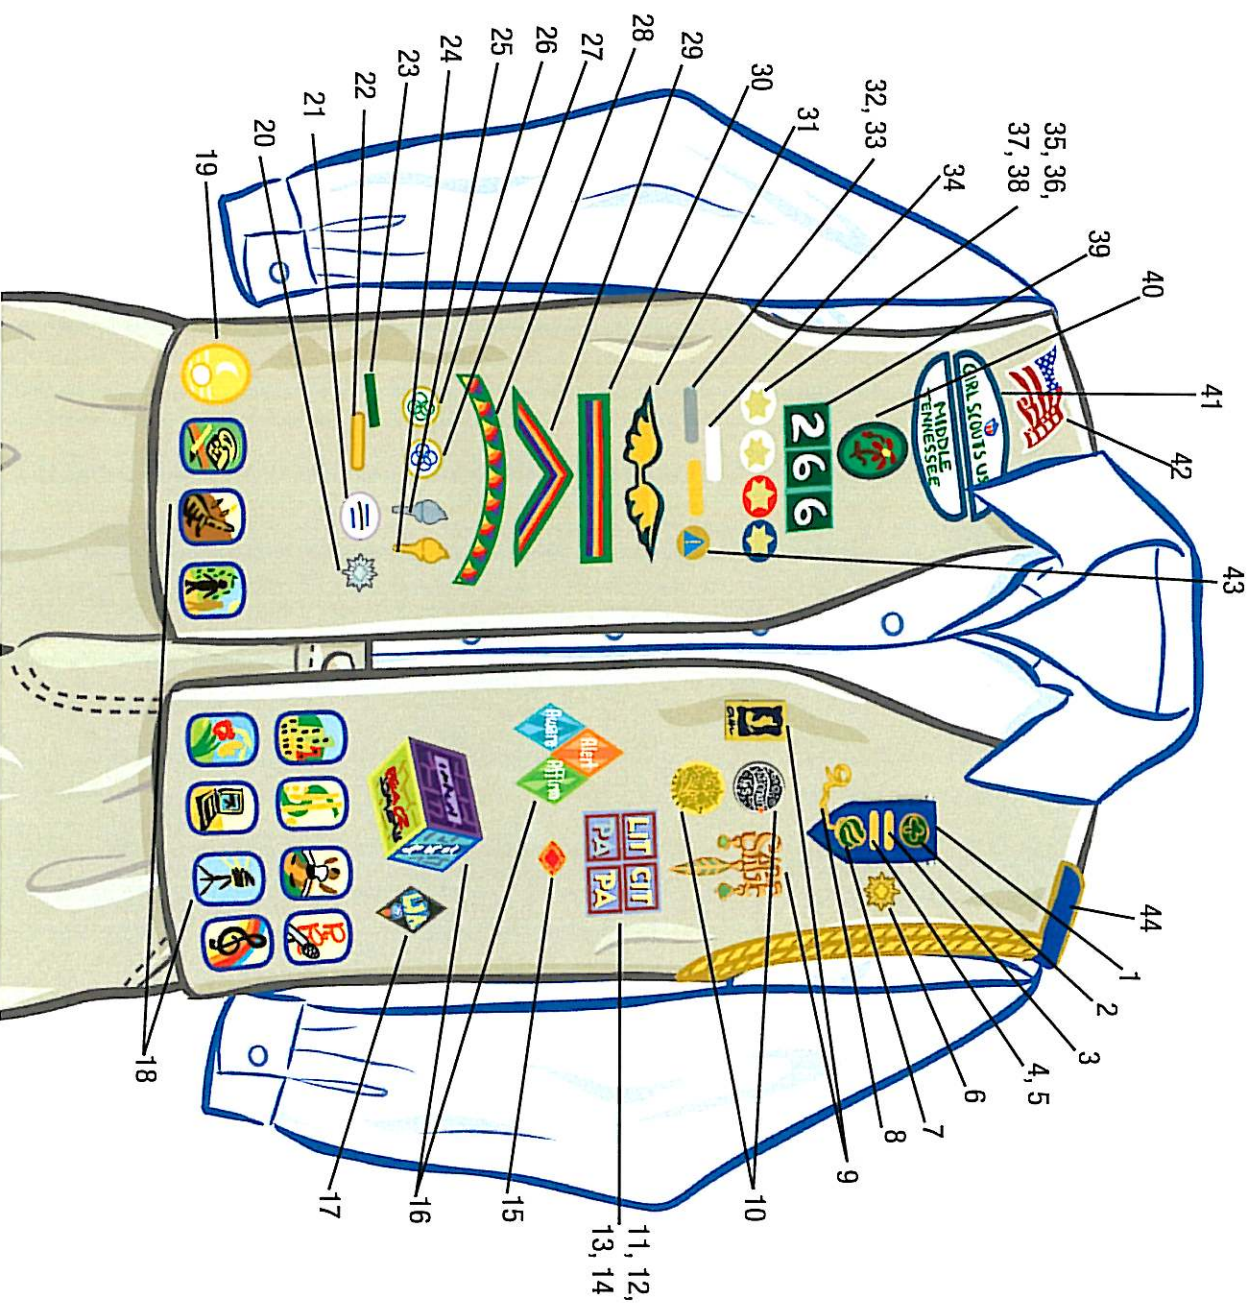

# Girl Scout Senior / Ambassador

1. Cadette/Senior/Ambassador Insignia Tab
2. World Trefoil Pin
3. Leader in Training Pin
4. Counselor In Training Pin
5. Counselor in Training II Pin
6. Girl Scout Gold Award
7. Girl Scout Pin (contemporary or traditional)
8. Membership Numeral Guard
9. Ambassador Journey Award Pin or Patch
10. Senior Journey Award Pin or Patch
11. Leader in Training Award
12. Counselor in Training Award
13. Senior Program Aide Award
14. Cadette Program Aide Award
15. Cookie Sale Activity Pin
16. Cadette Journey Award Patch Set
17. Cadette Leadership in Action Award (LJA) Patch
18. Interest Project Awards
19. From Dreams to Reality Award Patch
20. Girl Scout Silver Award
21. Career Exploration Pin
22. Senior Troop Assistant Pin
23. Community Service Bar
24. Senior Leadership Pin
25. Cadette Leadership Pin
26. Cadette Challenge Pin
27. Senior Challenge Pin
28. Bridge to Ambassador Girl Scouts Award
29. Bridge to Senior Girl Scouts Award
30. Bridge to Cadette Girl Scouts Award
31. Brownie Wings
32. Cadette Program Aide Pin
33. Senior Program Aide Pin
34. Personalized ID Pin
35. Membership Star
36. Disc for Membership Star - White
37. Disc for Membership Star - Red
38. Disc for Membership Star - Blue
39. Iron-On Troop Numeral
40. Troop Crest
41. Girl Scout Council Identification Set
42. Wavy American Flag Patch
43. Safety Award Pin
44. Patrol Leader's Cord

Girl Scout Cadettes, Seniors and Ambassadors can wear a vest or sash